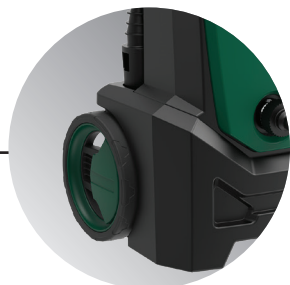

LAVOR

SIMPLY STRONGER

Ergonomic handle with hose reel

Built-in accessory holder

Wheels for easy transport

Standard equipment

Gun with quick coupling

High pressure hose 5m

Lance with quick coupling

Turbo nozzle

Foam lance

Variojet Nozzle

Fixed brush

LVR1 EXTRA 145

cod. 36150-00016 | EAN 8013298219131

145 bar max